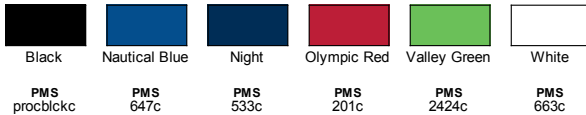

Fabric

- 100% polyester pique 4.3 oz./yd²/145 gsm with UTK cool.logik™
- Moisture wicking, antimicrobial and UV protection performance

Sizes

- S - 3XL

Product Specifications

	S	M	L	XL	2XL	3XL
BODY WIDTH	20	21.5	23	24.5	26	27.5
FULL BODY LENGTH	27.5	28.75	29.5	30.25	31	31.75
NECK CIRCUMFERENCE	16.5	17.25	18	18.75	19.5	20.25
SLEEVE LENGTH	19.25	19.88	20.5	21.13	21.75	22.38

Size Chart

	S	M	L	XL	2XL	3XL
CHEST	35-38	39-41	42-45	46-49	50-52	53-56

6 Available Colors

BACK VIEW

SIDE VIEW