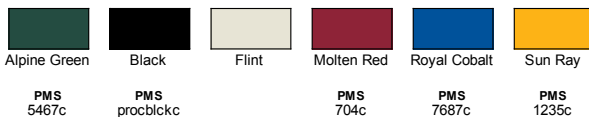

PRODUCT DETAILS

NORTH END

88006 prime

Ash City - North End Adult 3-in-1 Two-Tone Parka

MSRP (A): \$256.98

Features

- UTK 3 temperature range:
 - 30°F to -9°F / -1°C to -23°C
- shell warmth attributes:
 - storm flap with security zippered pocket; inside placket
 - thermal retention shockcord at waist, hem and hood
 - liner warmth attribute
 - thermal retention shockcord at hem
- shell features:
 - zip-off hood
 - reflective piping along yoke
 - adjustable cuffs with tabs
 - EZEM system®

Fabric

- liner jacket LINING: 100% polyester taffeta
- SHELL: 100% nylon 228T taslan, 3.5 oz./yd2/120 gsm
- LINING: 100% polyester mesh in upper body; 100% polyester taffeta

Sizes

- XS - 5XL

Product Specifications

6 Available Colors

BACK VIEW

SIDE VIEW