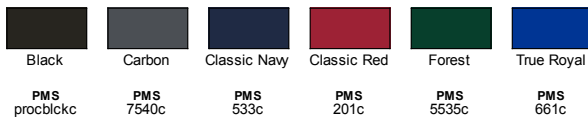

Fabric

- Body: 1.2 oz.yd² / 39 gsm, 100% polyester with water-resistant finish
- Lining: 100% polyester
- Insulation: 80 gsm thermal poly fill in body and sleeves

Sizes

- XS - 3XL

Product Specifications

	XS	S	M	L	XL	2XL	3XL
BODY WIDTH	19	20	21	22.5	24	25.5	27
FULL BODY LENGTH	25.375	25.875	26.5	27.125	27.75	28.375	29
NECK CIRCUMFERENCE	18	18.5	19	19.75	20.5	21.25	22
SLEEVE LENGTH	31	31.5	32.5	33.5	34.5	35.125	35.75

Size Chart

	XS	S	M	L	XL	2XL	3XL
CHEST	31-32	33-35	36-38	39-42	43-45	46-49	50-53

6 Available Colors

BACK VIEW

SIDE VIEW