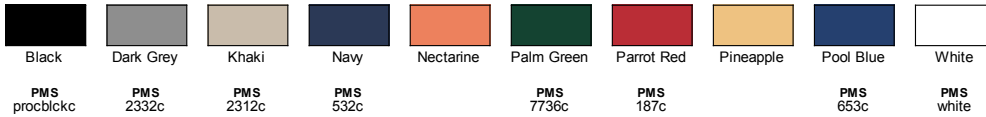

- 2.36 oz./yd²/79 gsm, 100% polyester
- Moisture-wicking and anti-microbial performance
- UV Protection

Sizes

- XS - 3XL

Product Specifications

	XS	S	M	L	XL	2XL	3XL
BODY WIDTH	18.50	19.50	20.50	22.00	23.50	25.00	27.00
FULL BODY LENGTH	24.50	25.50	26.50	27.50	28.50	29.50	30.50
NECK CIRCUMFERENCE	14.75	15.25	15.75	16.50	17.25	18.00	19.00
SLEEVE LENGTH	25.00	25.50	26.00	27.00	28.00	28.50	29.00

Size Chart

	XS	S	M	L	XL	2XL	3XL
CHEST	31-32	33-35	36-38	39-42	43-45	46-49	50-53

BACK VIEW

SIDE VIEW

10 Available Colors

Black

Dark Grey

Khaki

Navy

Nectarine

Palm Green

Parrot Red

Pineapple

Pool Blue

White

PMS
procblckc