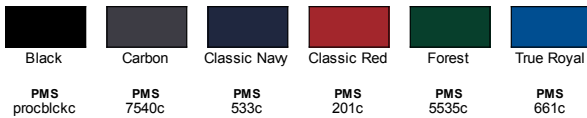

Fabric

- Shell: 3.39 oz./yd² / 115 gsm, 100% polyester tasan with water-resistant finish
- Lining: 100% polyester fleece in body; 100% polyester taffeta in sleeve and hood; 60 gsm thermal polyfill insulation in sleeves

Sizes

- XS - 3XL

Product Specifications

	XS	S	M	L	XL	2XL	3XL
BODY LENGTH	26.375	26.875	27.5	28.125	28.75	29.375	30
BODY WIDTH	19.5	20.5	21.5	23	24.5	26	27.5
NECK CIRCUMFERENCE	18	18.5	19	19.75	20.5	21.25	22
SLEEVE LENGTH	31.5	32	33	34	35	35.625	36.25

Size Chart

	XS	S	M	L	XL	2XL	3XL
CHEST	31-32	33-35	36-38	39-42	43-45	46-49	50-53

6 Available Colors

BACK VIEW

SIDE VIEW